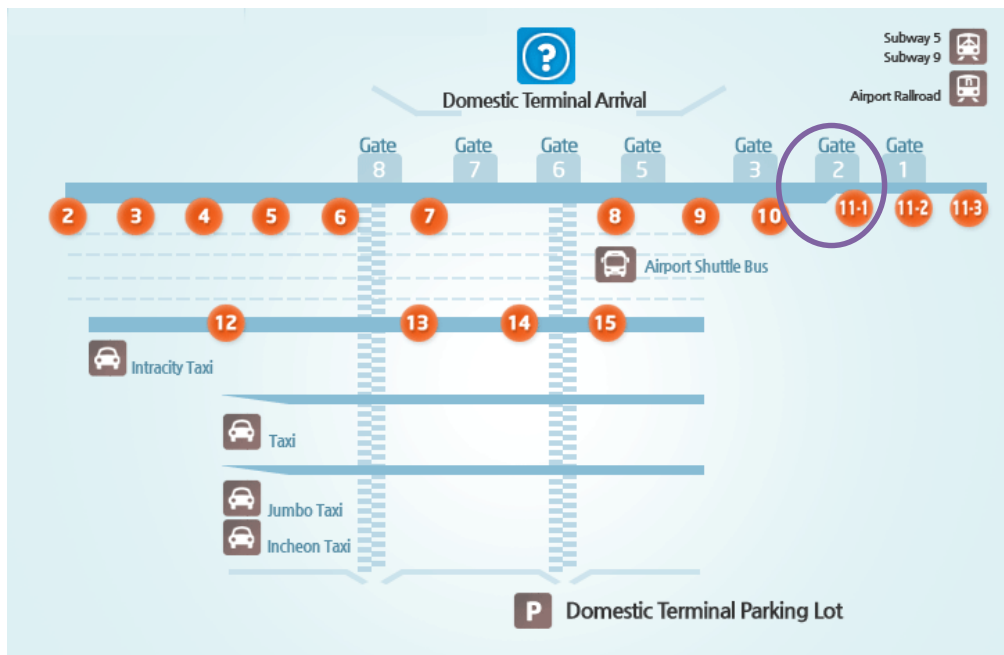

→ Take a taxi to Laon Convention (라온컨벤션), formerly known as Yujin Hotel (유진호텔), in Yuseong, Daejeon; traveling for about 10 minutes.

Laon Convention

Address: Bongmyeong-dong 545-7, Yuseong-gu, Daejeon, South Korea

Tel: 82-42-823-4674

[If you arrive at Gimpo Airport in Seoul]

Take a Bus from the Gimpo Airport to Daejeon

¶ Arrival at the Gimpo International airport

→ Get out of the terminal through Gate 2 (international terminal: 2, second floor) and go to the bus stop across the road.

→ Buy a bus ticket at the ticket booth (around KRW 14,300 won = approximately USD \$13).

→ Take the bus to Daejeon: 07:30/11:00/12:00/14:00/15:00/17:00/18:50/20:30 (from 7:30 am to 8:30 pm).

Take a taxi from Daejeon Government Complex (대전 정부청사) to Hotel

→ Get off at the Daejeon Government Complex (One stop before the final destination, Daejeon Terminal; ask the driver where you need to get off).

→ Take a taxi to Laon Convention (라운컨벤션), formerly known as Yujin Hotel (유진호텔), in Yuseong, Daejeon; traveling for about 10 minutes.