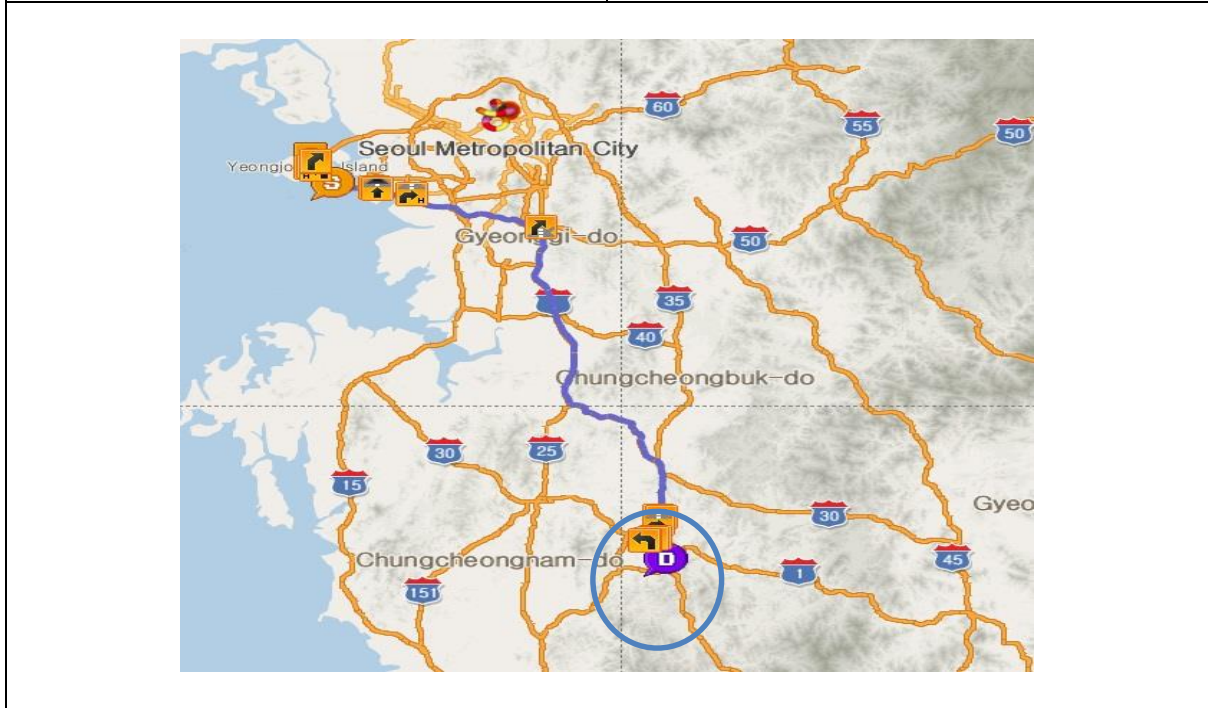

Take a taxi from Daejeon Government Complex (대전 정부청사) to Hotel

→ Get off at the Daejeon Government Complex (One stop before the final destination, Daejeon Terminal; ask the driver where you need to get off).

→ Take a taxi to Laon Convention (라온컨벤션), formerly known as Yujin Hotel (유진호텔), in Yuseong, Daejeon; traveling for about 10 minutes.

Laon Convention

Address: Bongmyeong-dong 545-7, Yuseong-gu, Daejeon, South Korea

Tel: 82-42-823-4674